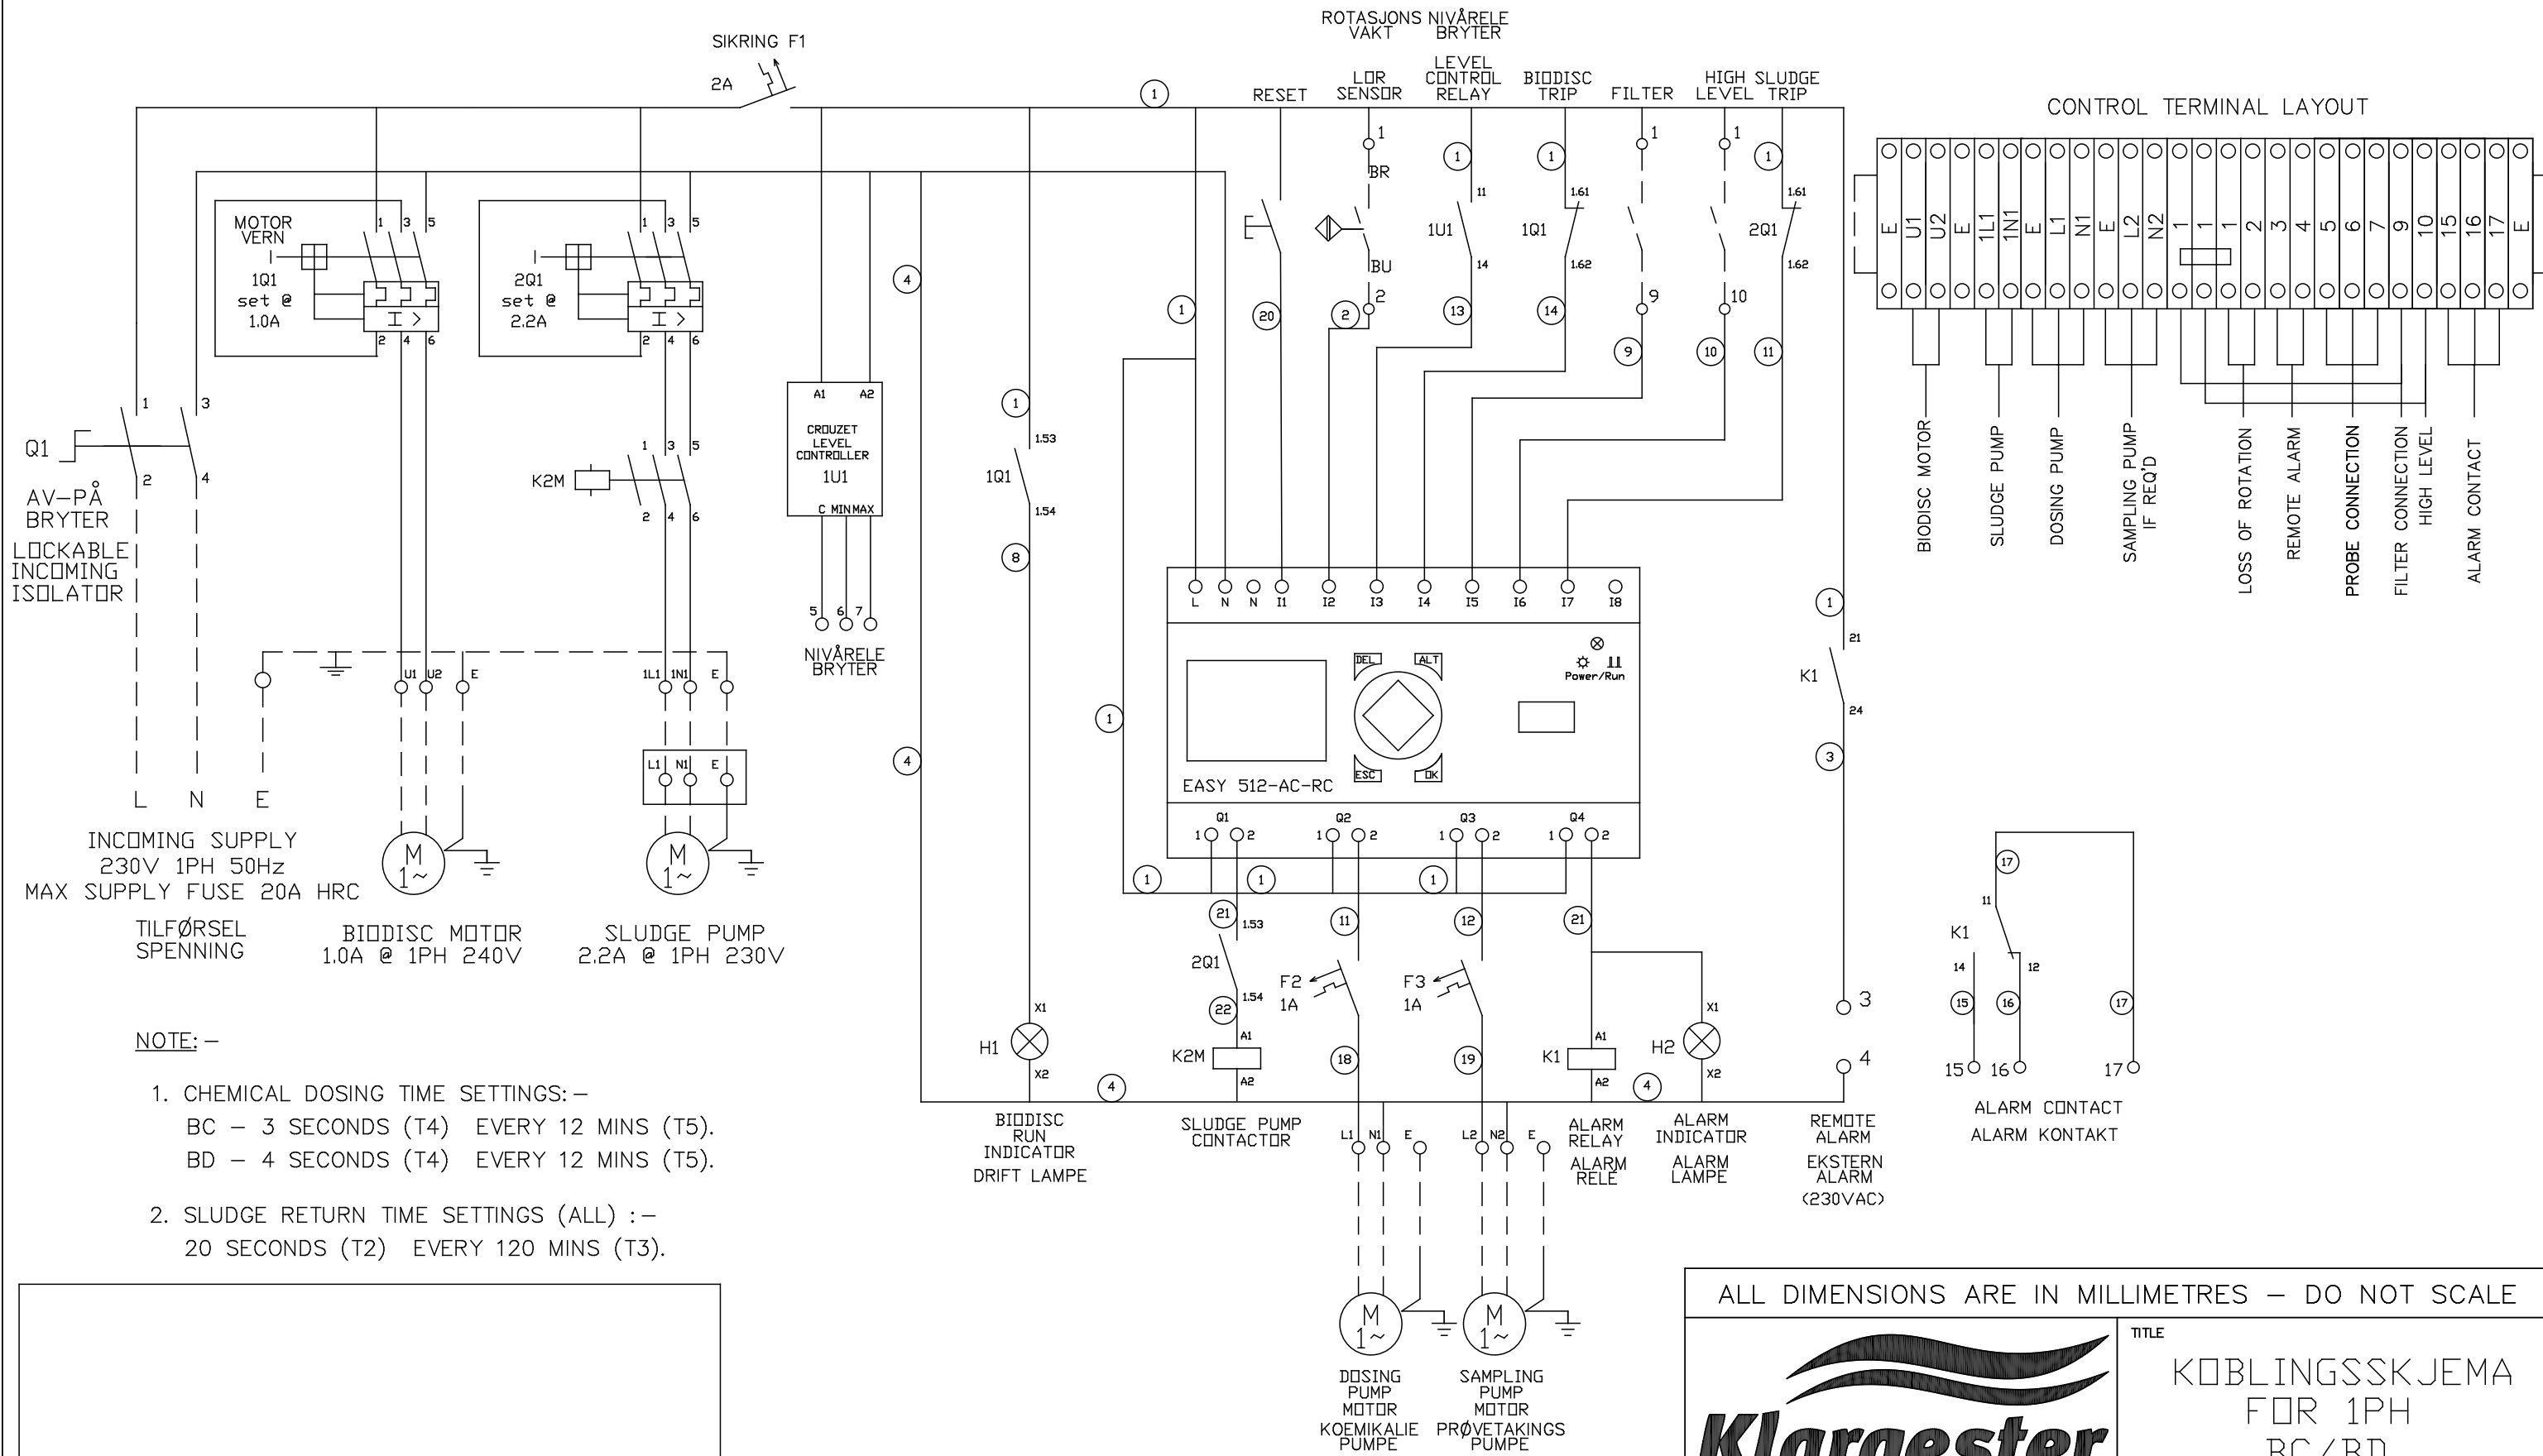

ALL DIMENSIONS ARE IN MILLIMETRES - DO NOT SCALE